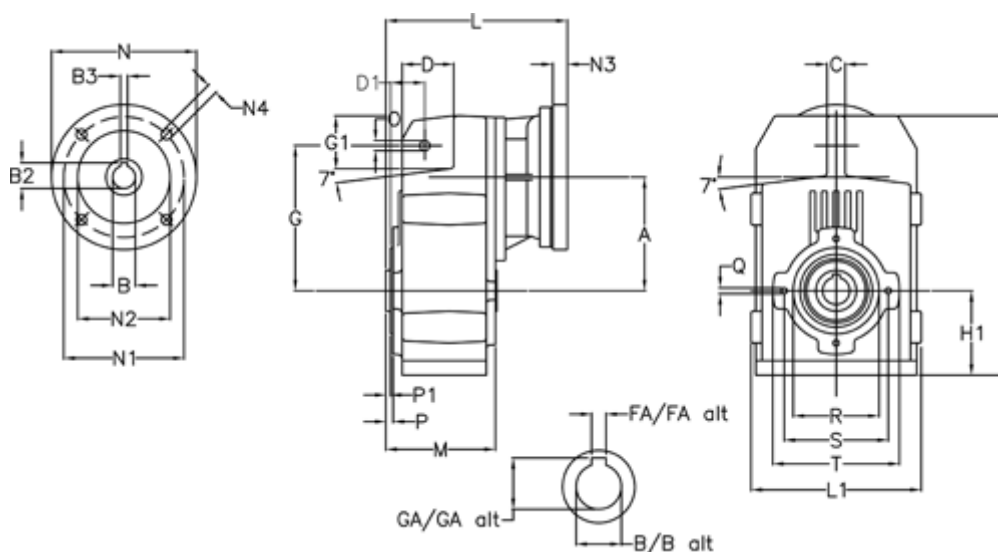

Article number: 29560401084250
 Description: Shaft mounted gear
 A412H40-10,8-P132B5

Measures

A = 175.75	FA = 12	M = 144.0	Q = M12x19
B = 40	G = 218	N = 300	R = 130
B1 = 38	G1 = 97.5	N1 = 265	S = 165
B2 = 41.3	GA = 43.0	N2 = 230	T = 200
B3 = 10	H = 389.0	N4 = 14	
C = 16	H1 = 116.0	O = 14	
D = 79.0	L = 312.0	P = 7.5	
D1 = 56.5	L1 = 242	P1 = 3.5	